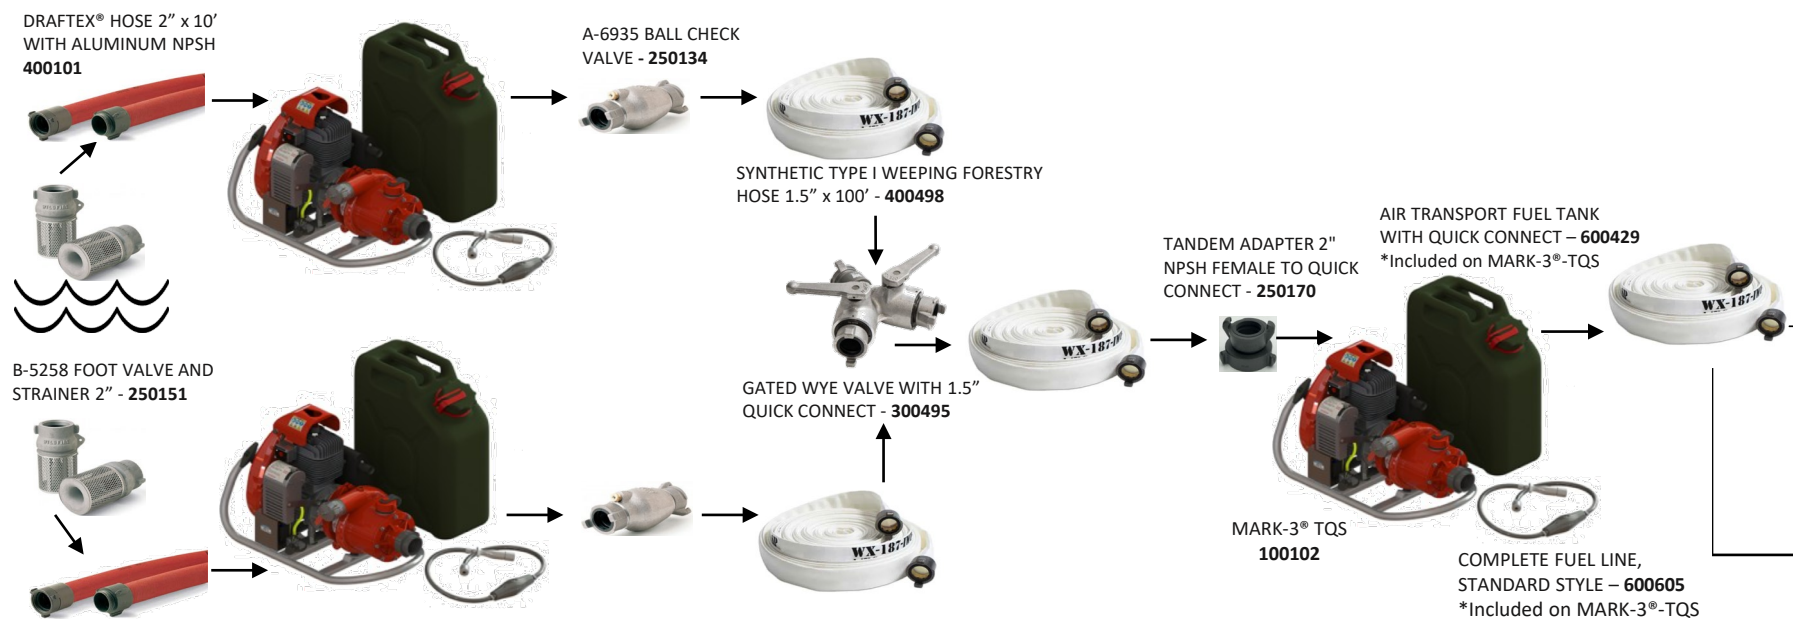

MARK-3® PARALLEL TANDEM PUMP HOSE LAY (CANADA)