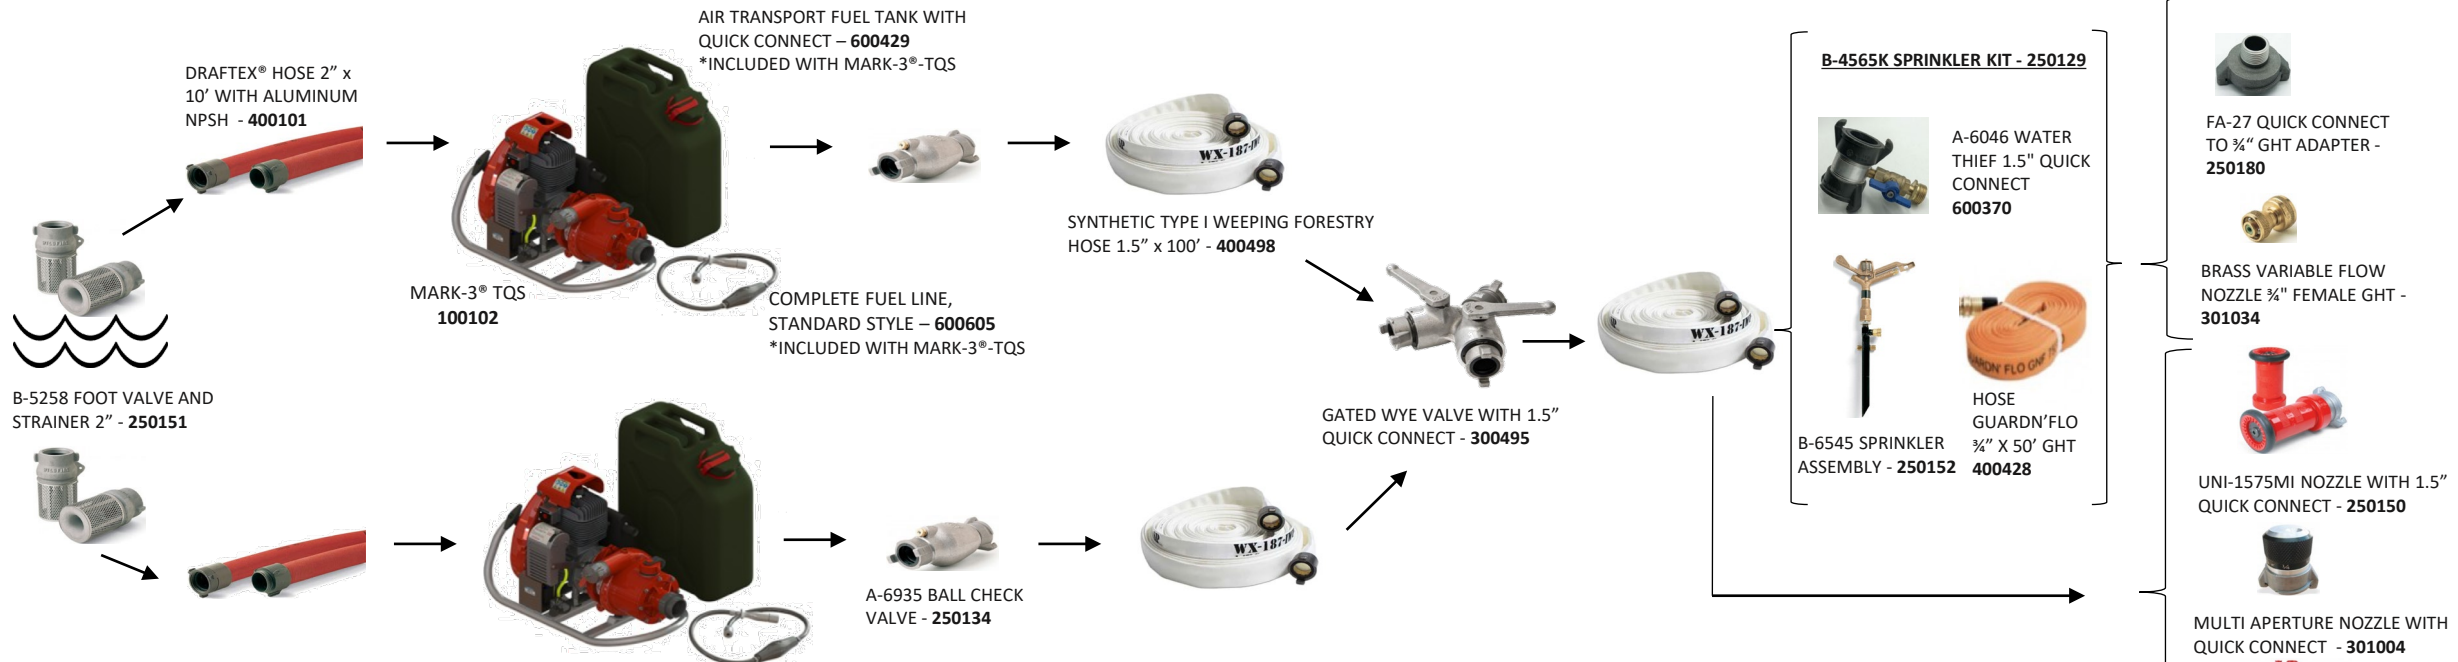

### Optional Items

**4-STAGE PUMP END TOOL KIT - 250125**

**MARK-3® PLASTIC BACKBOARD - 250117**

**TOOL KIT FOR MARK-3® ENGINE - 250286**

**UNI-1550MI PLASTIC NOZZLE WITH 1.5" QUICK CONNECT - 250114**

**MK-177MI ALUMINUM NOZZLE WITH 1.5" QUICK CONNECT - 250162**

## MARK-3® PARALLEL PUMP HOSE LAY (CANADA)