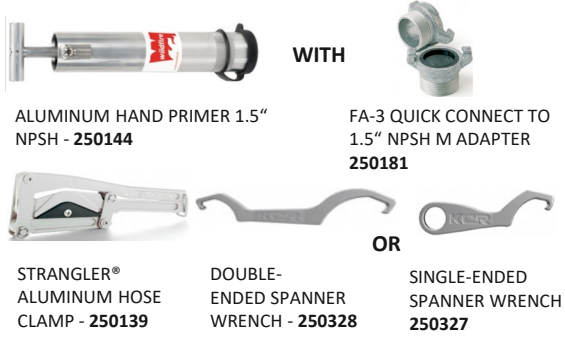

### B-4565K SPRINKLER KIT - 250129

FA-27 QUICK CONNECT TO 3/4" GHT ADAPTER - 250180

BRASS VARIABLE FLOW NOZZLE 3/4" FEMALE GHT - 301034

UNI-1575MI NOZZLE WITH 1.5" QUICK CONNECT - 250150

MULTI APERTURE NOZZLE WITH QUICK CONNECT - 301004

UNI-1550MI PLASTIC NOZZLE WITH 1.5" QUICK CONNECT - 250114

MK-177MI ALUMINUM NOZZLE WITH 1.5" QUICK CONNECT - 250162

### Recommended Items

OPERATIONAL TOOL KIT FOR MARK-3® PUMP - 250158

MINI BASIN 32" x 32" x 4" 22OZ VINYL RED - 300393