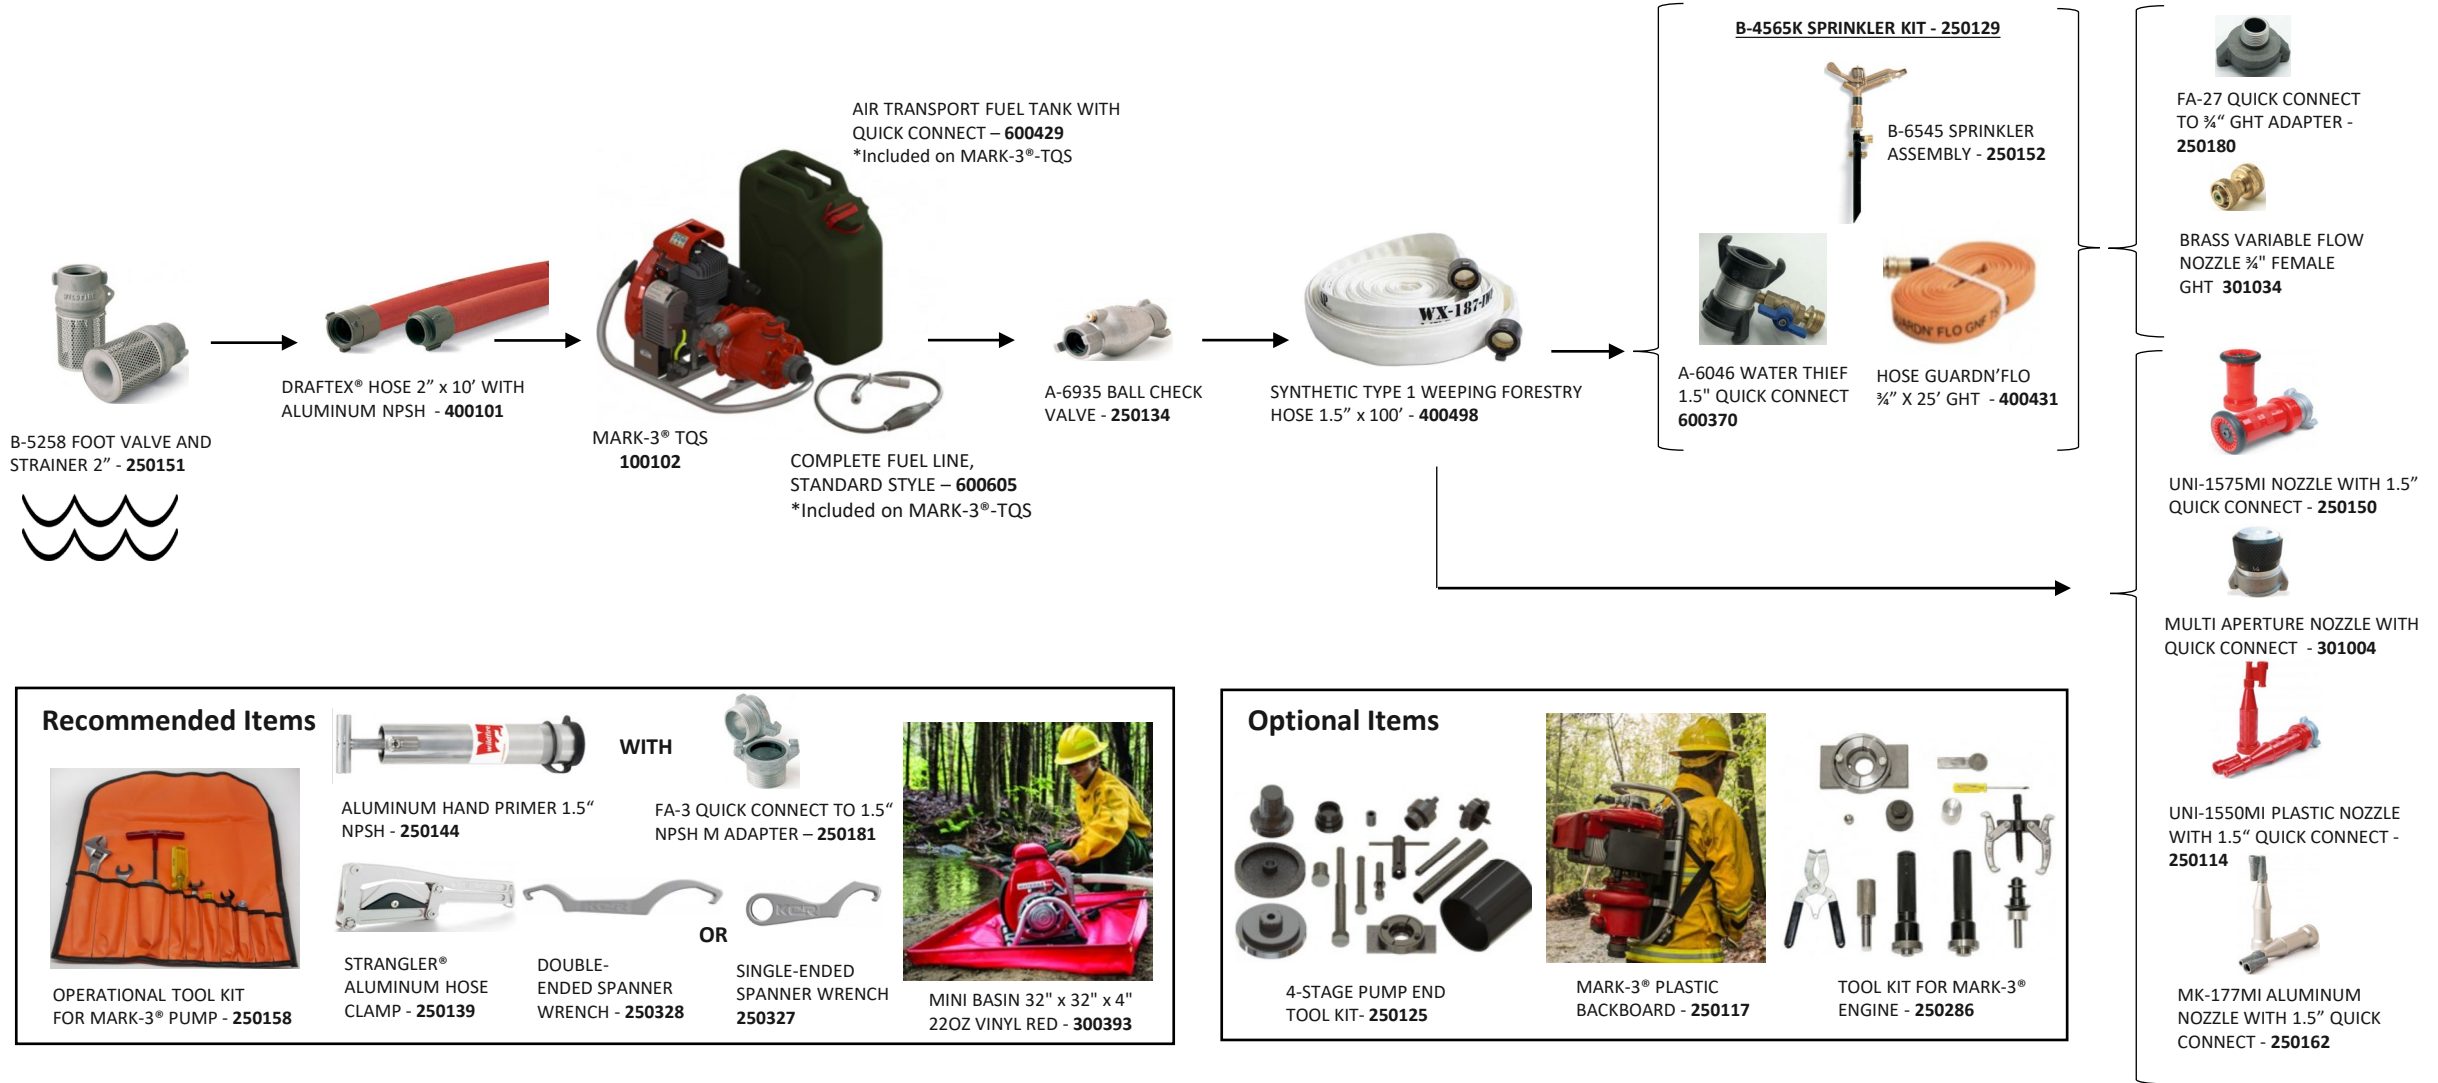

## MARK-3® SINGLE PUMP HOSE LAY (CANADA)

### Recommended Items

**OPERATIONAL TOOL KIT FOR MARK-3® PUMP - 250158**

**ALUMINUM HAND PRIMER 1.5" NPSH - 250144**

**WITH FA-3 QUICK CONNECT TO 1.5" NPSH M ADAPTER - 250181**

**OR**

**STRANGLER® ALUMINUM HOSE CLAMP - 250139**

## MARK-3® TANDEM PUMP HOSE LAY (CANADA)

## MARK-3® PARALLEL TANDEM PUMP HOSE LAY (CANADA)